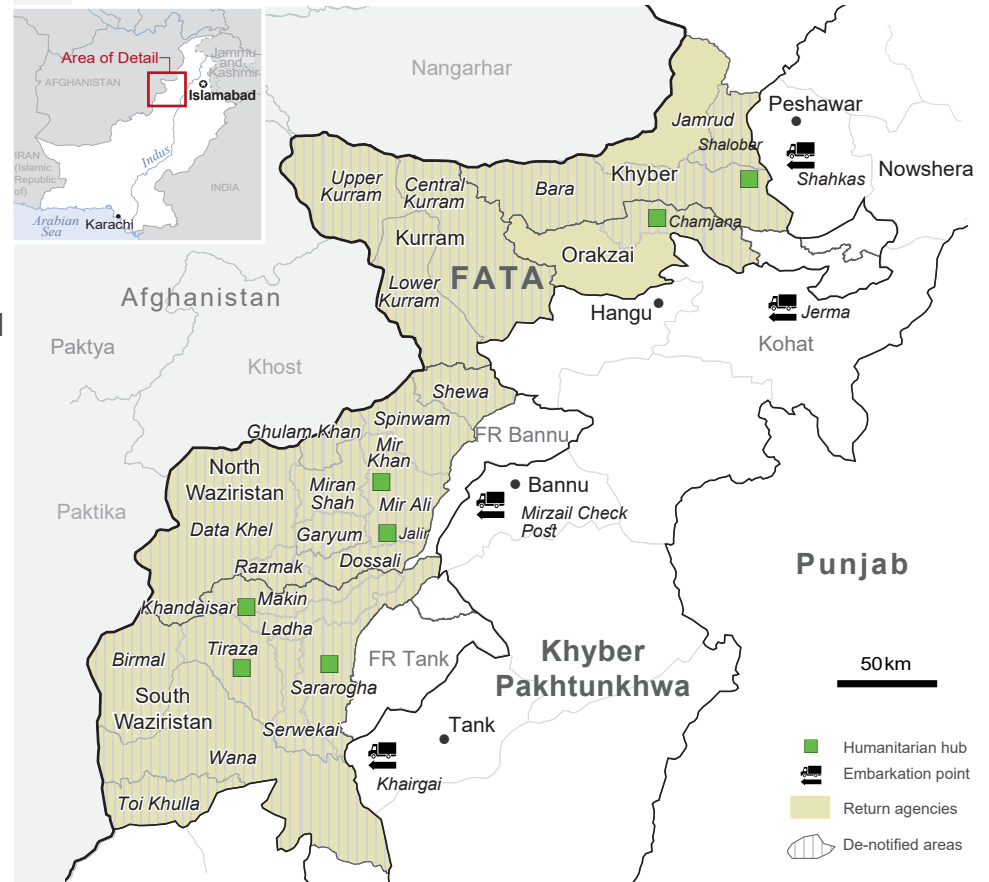

Families returned this week	Families returned in 2017	Families returned total*	Families remaining in displacement
840	28,609	258,777	46,071

During the week of 19 to 25 May, 840 families returned to Khyber, North Waziristan and South Waziristan Agencies.

<p>Male, Female Returnees- 2017</p>	<p>% Returned & displaced</p>	<p>Estimated houses damaged**</p>	<p>Total returned female-headed households***</p> <p>15%</p>
-------------------------------------	-----------------------------------	-----------------------------------	---

Total Government transport and return grant as of 22 May 2017

\$78 million worth of support packages disbursed to IDPs

Number of families returned since 16 March 2015****

Location	This report	Jan- May	Total Return	Total Remain	% Female headed Household in Returns	% Return
Khyber	10	2,138	79,760	7,391	27%	92%
NWA	539	10,181	85,013	20,046	9%	81%
SWA	291	16,064	60,377	5,178	17%	92%
Kurram	0	46	18,117	5,453	26%	77%
Orakzai	0	180	15,407	7,784	15%	66%
FR Tank	0	0	103	219	0%	32%
Total	840	28,609	258,777	46,071	15%	85%

*since 16 March 2015 **as of 12 April 2017 ***Returns in 2017 ****Registered families

The boundaries and names shown and the designations used on this map do not imply official endorsement or acceptance by the United Nations. Dotted line represents approximately the Line of Control in Jammu and Kashmir agreed upon by India and Pakistan. The final status of Jammu and Kashmir has not yet been agreed upon by the parties.